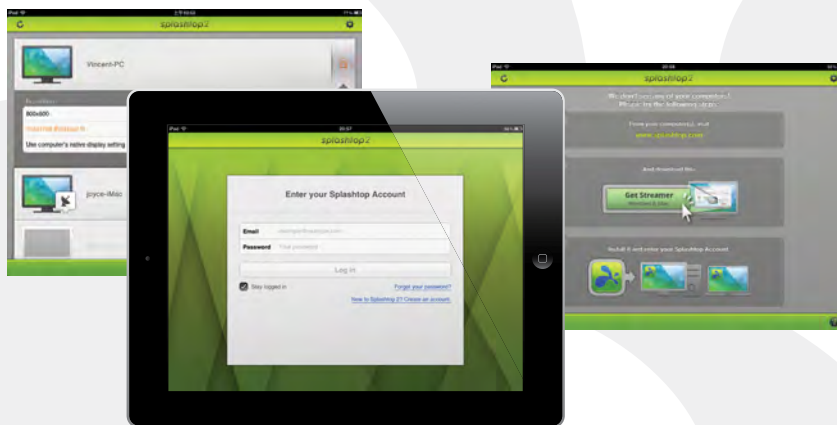

splashtop 2[®]

The easiest way to access all of your content from any device from anywhere! Experience multimedia that is up to 15X faster and better in quality than the competition!

- View and edit files remotely (no transferring or syncing)
- Use your favorite Mac and Windows programs
- Watch videos at up to 30 frames per second with low latency
- Stream your music collection from another computer
- Give presentations with full audio and video to engage your audience
- Play graphic-intensive games such as Diablo III, World of Warcraft, Civilization V, the Sims and more

"Splashtop: Meet the most popular paid app on iTunes."

"One of the easiest ways to emulate Mac or Windows desktop on your iPad."

"It's both a breakthrough and a bargain."

Quick and easy - just log in and connect to your computer!

www.splashtop.com

Anywhere Access Pack

Purchase our in-app Anywhere Access Pack to access your computer no matter where you are, even across different networks.

Enhanced Security

Secured by the same encryption that your banks use

Supercharged Performance

Self-optimizing over 3G or the Internet to always deliver a responsive experience

Multi-Device Support

Buy Anywhere Access Pack for one device, and enjoy the same benefits on all your other Splashtop-enabled devices