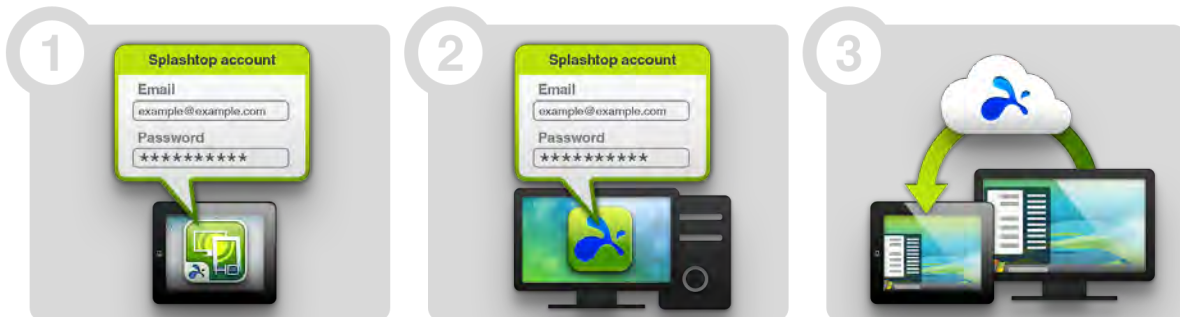

www.splashtop.com

Anywhere Access Pack

Purchase our in-app Anywhere Access Pack to access your computer no matter where you are, even across different networks.

Enhanced Security

Secured by the same encryption that your banks use

Supercharged Performance

Self-optimizing over 3G or the Internet to always deliver a responsive experience

Multi-Device Support

Buy Anywhere Access Pack for one device, and enjoy the same benefits on all your other Splashtop-enabled devices

EASY SETUP

1 Install Splashtop 2 on your mobile device. Create a Splashtop account and log in.

2 Go to splashtop.com to download the Streamer onto your computer, and log in as well.

3 Connect to your computer from your mobile device.